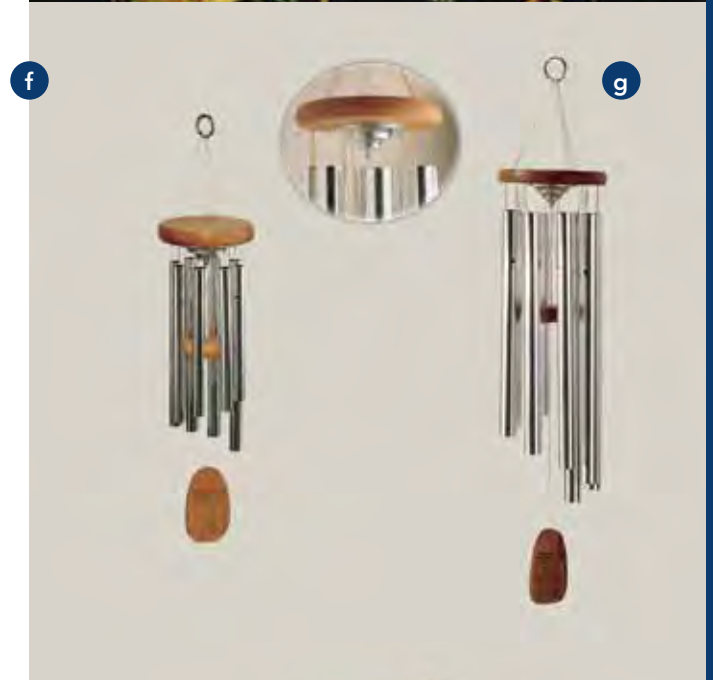

f | Soprano Chimes

Keepsake - #100190

Measures 18" tall

g | Alto Chimes

Keepsake - #100192

Measures 29" tall

- Precisely hand tuned for pure melodic sound
- Available in two music ranges
- Crafted of hardwood and aluminum
- Water-resistant pewter compartment serves as a keepsake urn
- Wood feather can be personalized for an additional charge